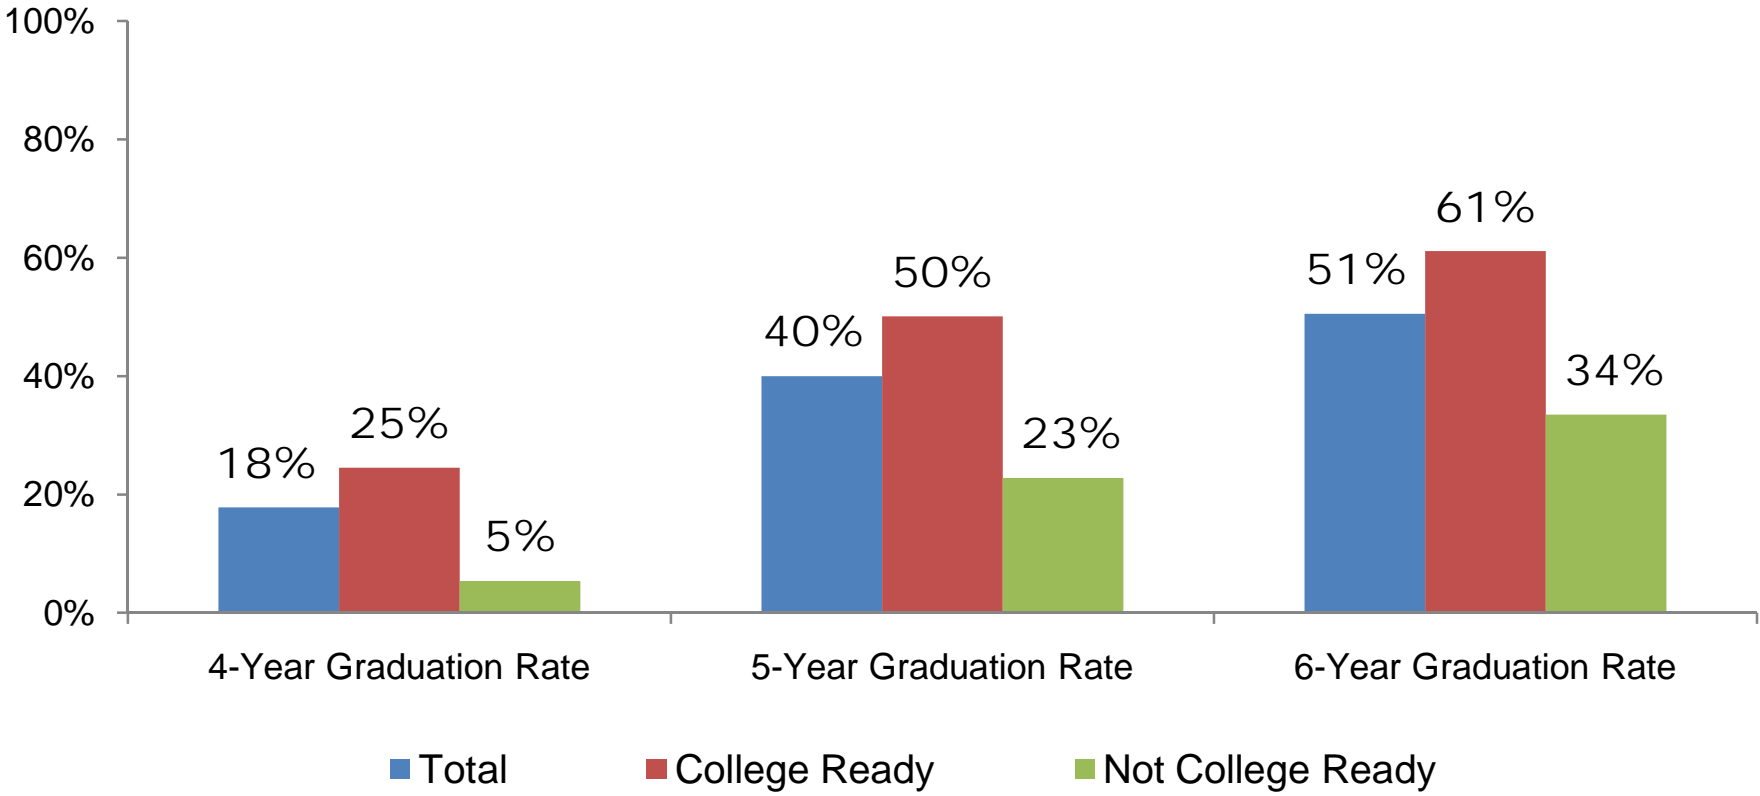

# Graduation Rates of 2003 Entering Students at Kentucky's Public Universities, by College Readiness

Source: CPE KPEDS

Rates reflect the percentage of all full-time, bachelor's degree seeking students who enrolled for the first time in a KY public university in fall 2003 and graduated within 4, 5, or 6 years.