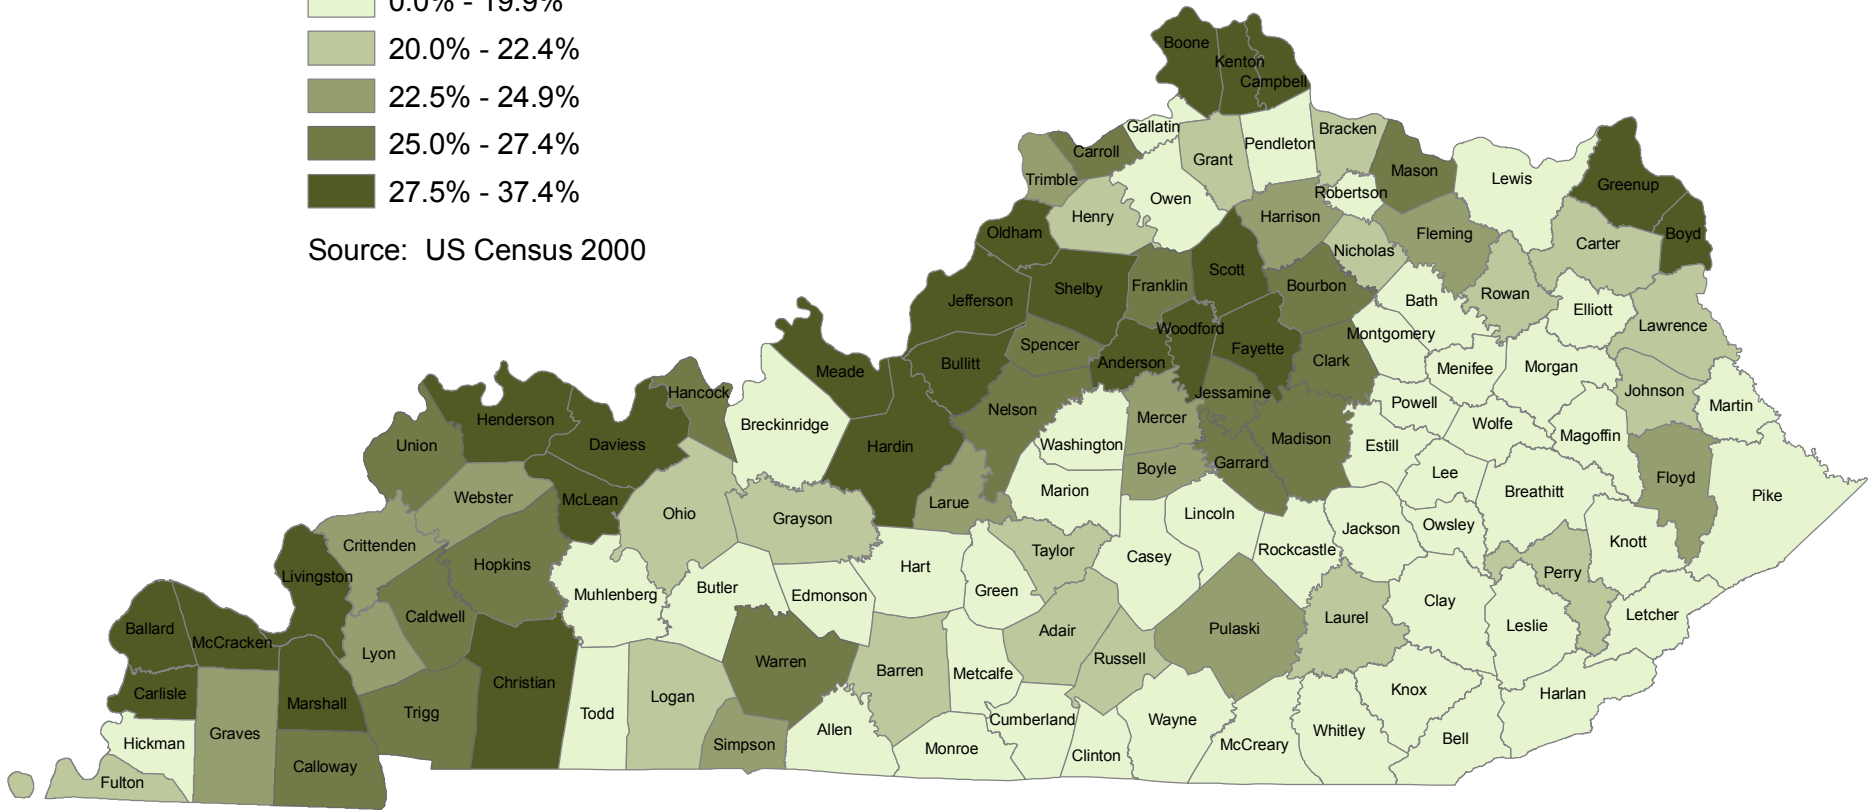

Percentage of the population, aged 25-64, with some college but not a bachelor's degree

Source: US Census 2000

Visit the Kentucky Postsecondary Education Data Portal, <http://cpe.ky.gov/info>