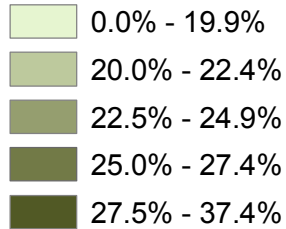

Percentage of the population, aged 25-64, with some college but not a bachelor's degree

Source: US Census 2000

Visit the Kentucky Postsecondary Education Data Portal, <http://cpe.ky.gov/info>